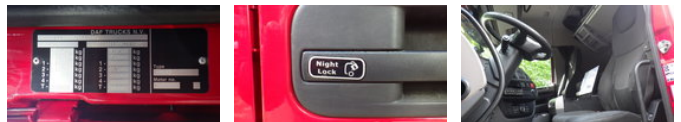

DAF XF 450 Euro 6 D /New Tacho 2 + / 8 tons vooras / Holland Truck

General features

Brand	DAF
Model	XF 450
Subcategory	Cab over engine
Licence plate	59-BPK-3
Odometer reading	699.791km
Construction year	2020
Date of first registration	23-04-2020
Color	Red
Condition	Used
General condition	Very good
Fuel	Diesel
Emission class	Euro 6

Characteristics

Empty weight	7.627kg
Load capacity	12.873kg
GVW	20.500kg
Length	592cm
Width	255cm
Cabin	Sleeper cabin
Door count	2
Cylinder contents	10.837cc

DAF XF 450 Euro 6 D /New Tacho 2 + / 8 tons vooras / Holland Truck

Technical specifications

Number of axes	2
Axis configuration	4x2
Transmission	Automatic
Engine output	330

Accessories

- 2 pedal control
- Automatic
- Bluetooth
- Differential Lock
- ESP
- Air conditioning
- Central locking
- Visor
- Cabin
- Cruise control
- Disc brakes
- Trailer coupling
- Passenger seat
- Electric windows
- ABS
- Heater