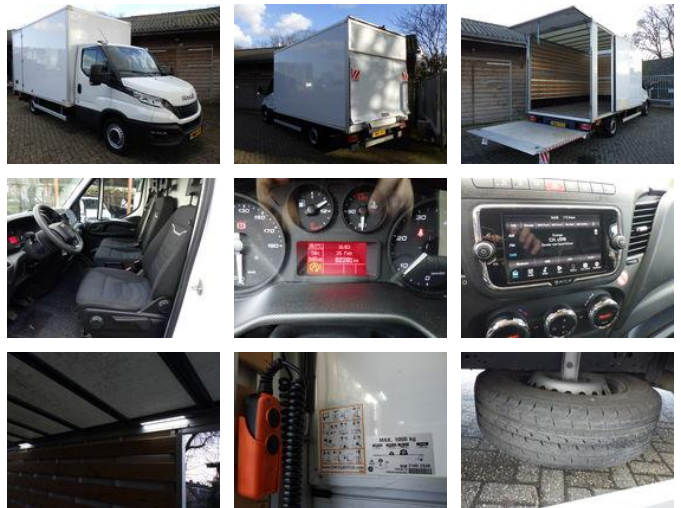

Iveco Daily 35S14 Dhollandia laadklep 1.000 kg / Euro 6

General features

Brand	Iveco
Model	Daily 35S14
Subcategory	Box van
Licence plate	VND-77-T
Odometer reading	82.281km
Construction year	2021
Date of first registration	03-11-2021
Color	White
Condition	Used
General condition	Very good
Fuel	Diesel
Emission class	Euro 6

Characteristics

Empty weight	2.652kg
Load capacity	848kg
GWV	3.500kg
Length	688cm
Width	223cm
Cabin	No
Cylinder contents	2.287cc

Iveco Daily 35S14 Dhollandia laadklep 1.000 kg / Euro 6

Technical specifications

Number of axes	2
Axis configuration	4x2
Transmission	Manual
Engine output	100kw

Accessories

- ABS
- ASR (Anti-Slip Regulation/Traction Control)
- Airbags
- Cabin
- Central doorlocking
- Climate control
- Electric windows
- Tail lift
- Passenger seat
- Radio/Cd/Audio system
- Disc brakes
- Power steering